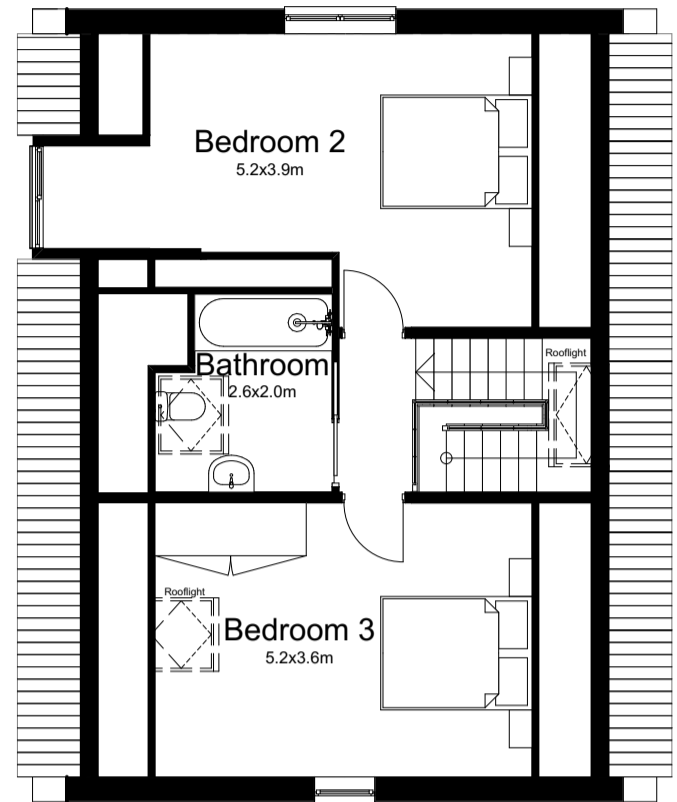

First Floor

Second Floor

Ground Floor

Plot BB 203m² / 2185sqft

rev.-
1:100 @A3

date.-
May 2023

1:100

ensemble